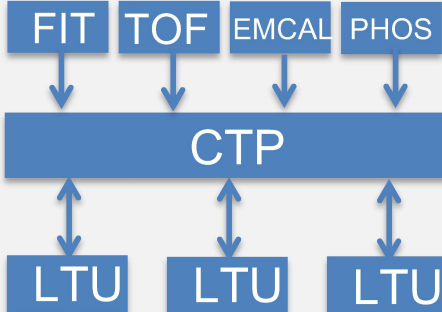

# AliECS

Experimental control system

AliECS

## CTS

Central trigger system  
1 CTP & 18 LTUs

## O<sup>2</sup>-FLP

First level processor farm  
198 FLPs & 474 CRUs & 16 C-RORCs