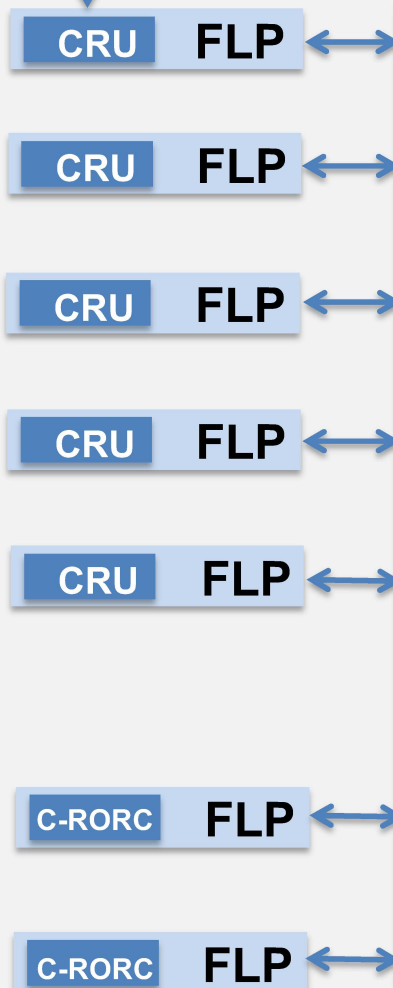

# AliECS

Experimental control system

AliECS

## CTS

Central trigger system  
1 CTP & 18 LTUs

## DCS

Detector control system  
200 worker nodes

## O<sup>2</sup>-FLP

First level processor farm  
198 FLPs & 474 CRUs & 16 C-RORCs