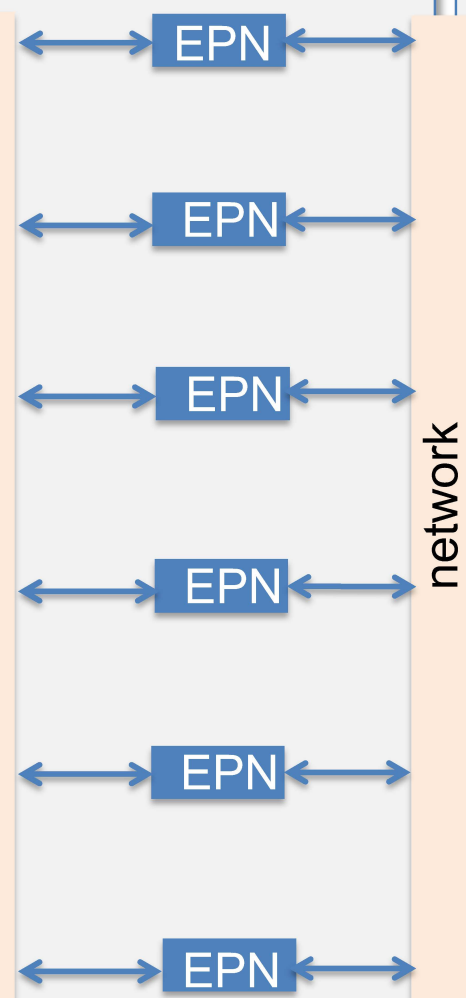

O²-EPN

Event processing nodes
280 servers